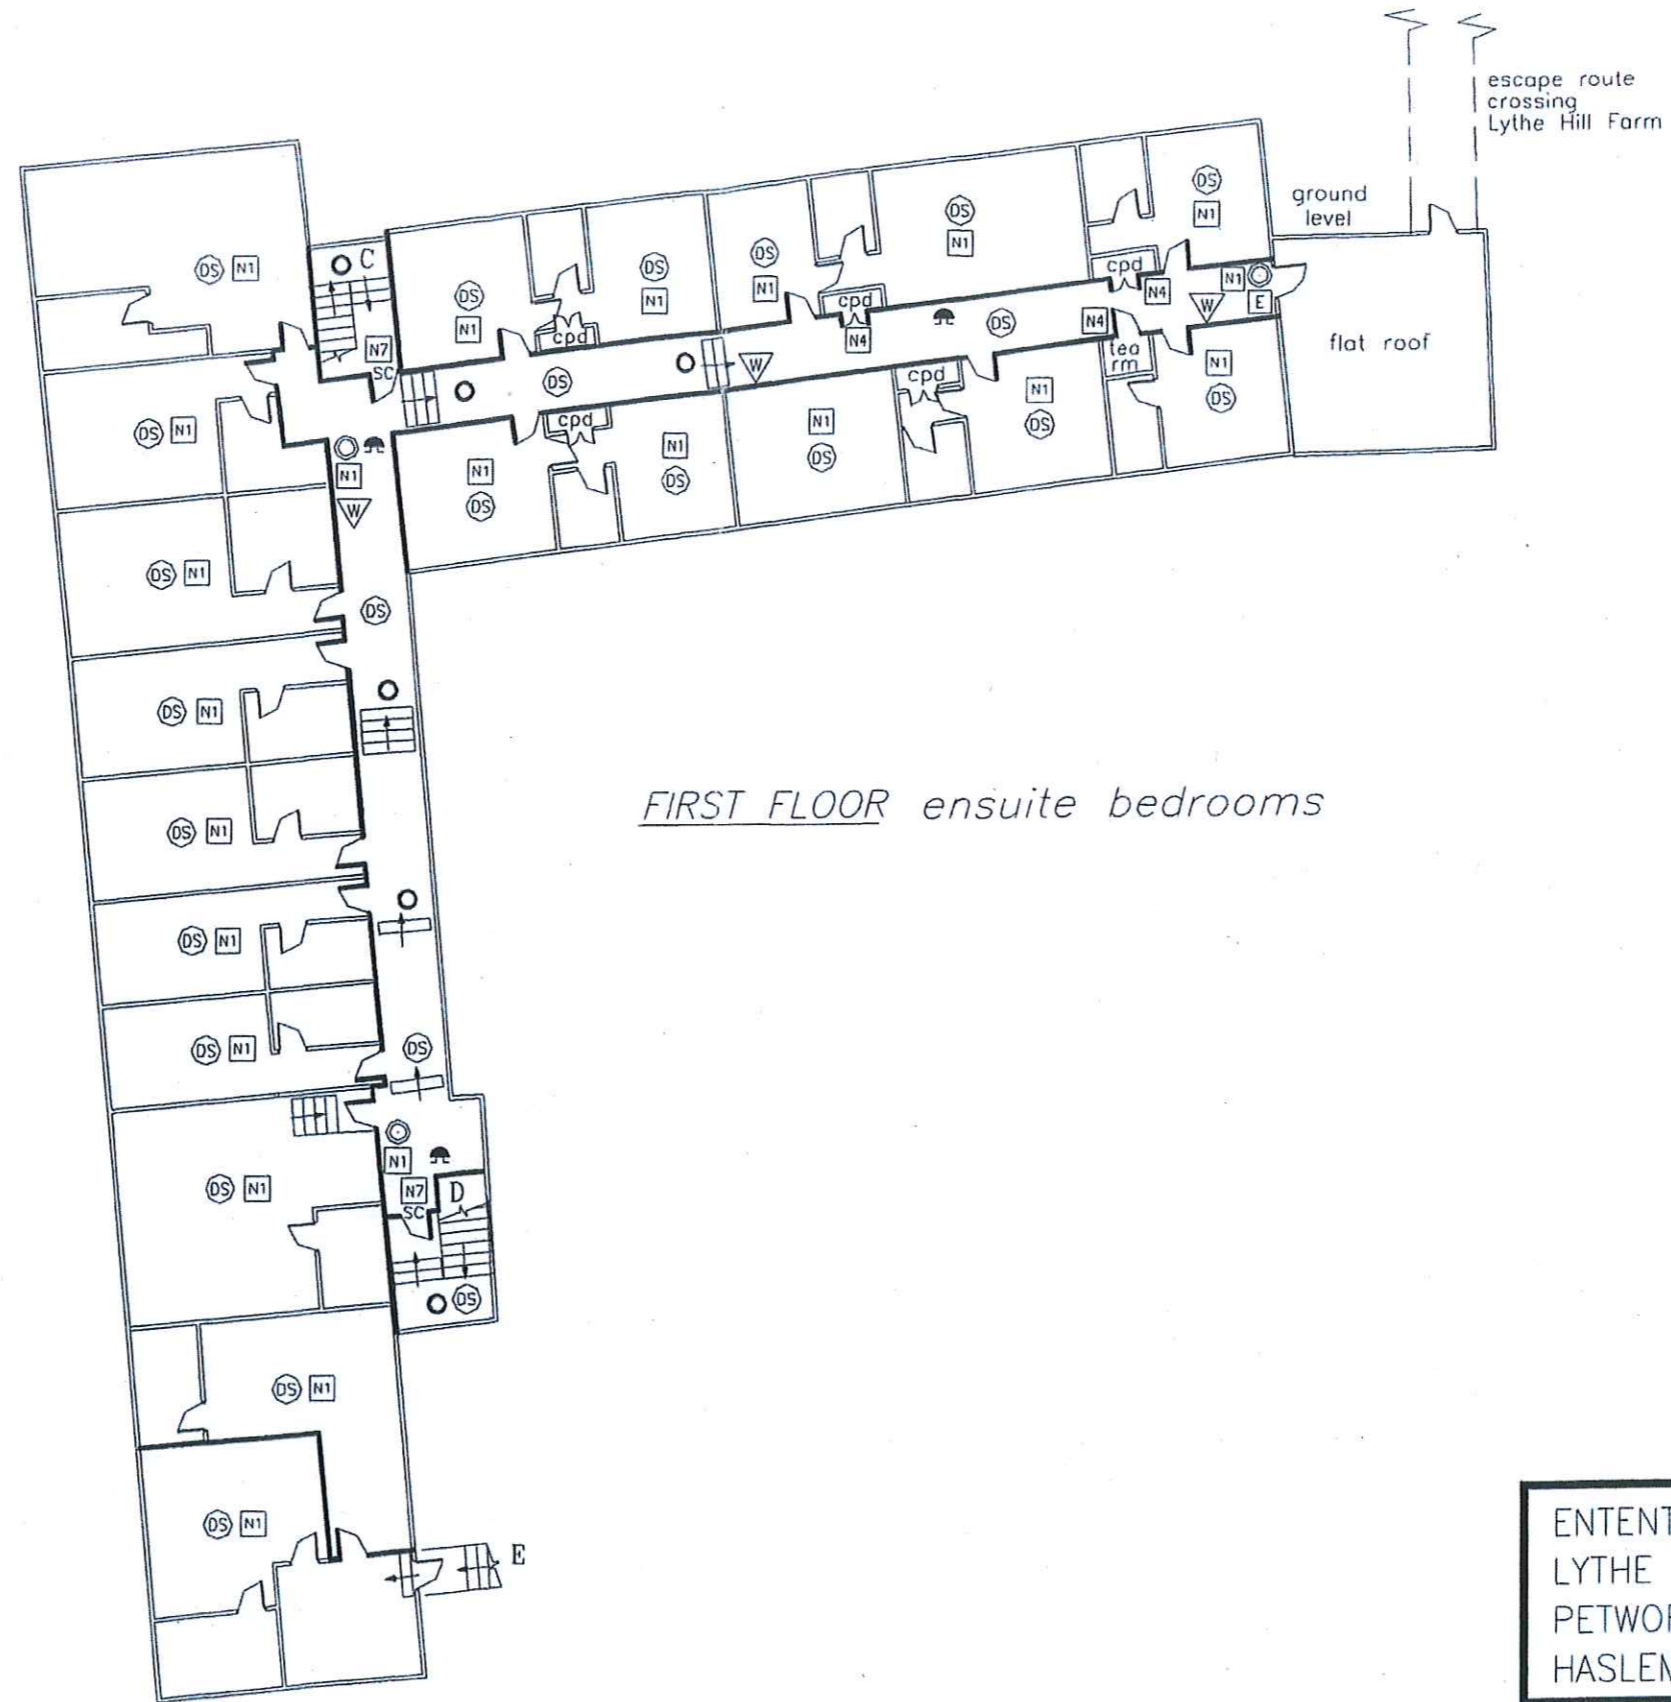

BASEMENT
store

GROUND FLOOR ensuite bedrooms

ENTENTE CORDIALE
LYTHE HILL HOTEL
PETWORTH ROAD
HASLEMERE GU27 1JB

Floor levels BASEMENT & GROUND

Plan No. 1 of 2 Scale approx 1:200

SWV/00471 Sheet XX1 10/07/01

ENTENTE CORDIALE LYTHE HILL HOTEL PETWORTH ROAD HASLEMERE GU27 1JB		
Floor levels	<i>FIRST FLOOR</i>	
Plan No. 2 of 2	Scale approx 1:200	
SWV/00471	Sheet XX2	10/07/01